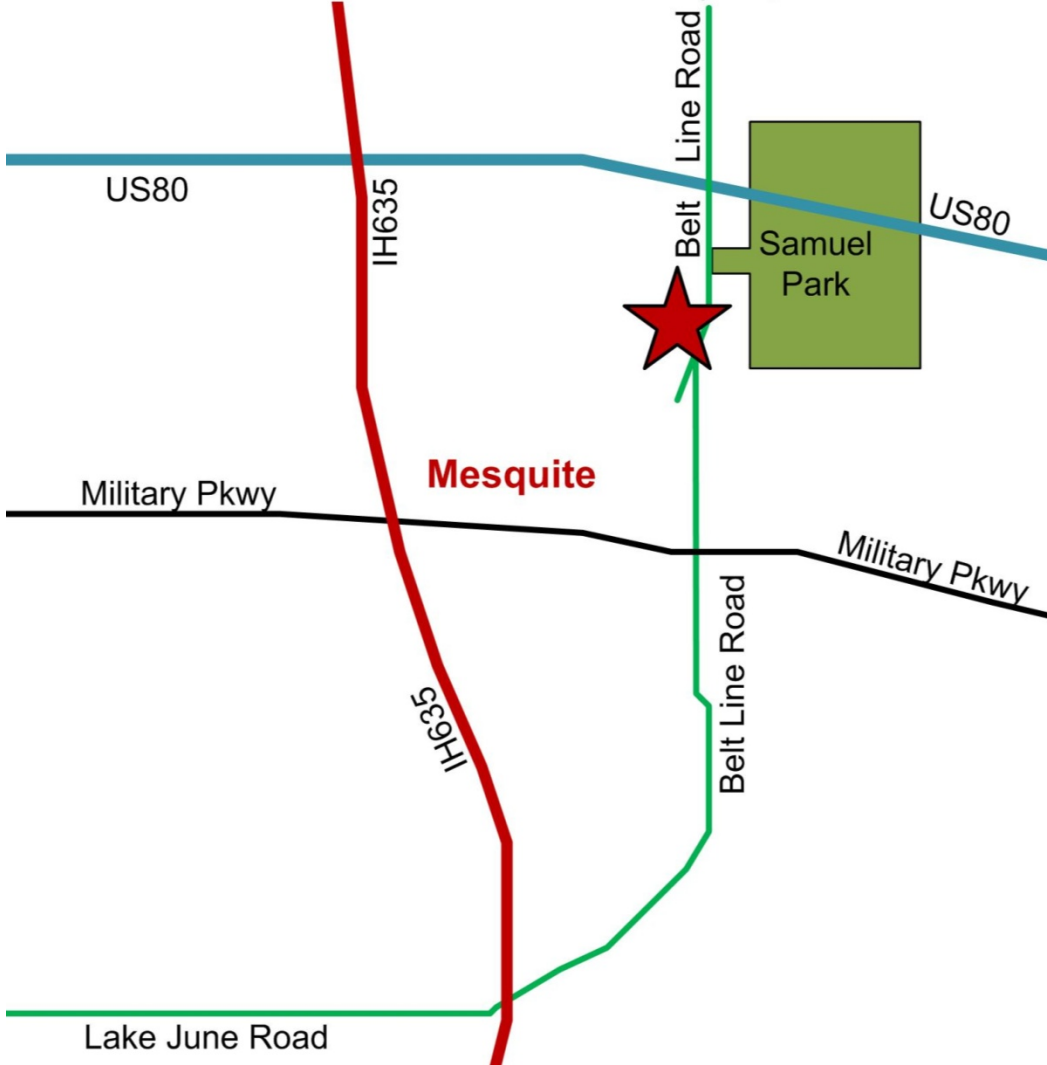

# Rally Day 2019 Inspiration Church

1233 N. Belt Line Road in Mesquite, TX

# Inspiration Church

North Entrance is used for Volunteers and Raffle Quilts only